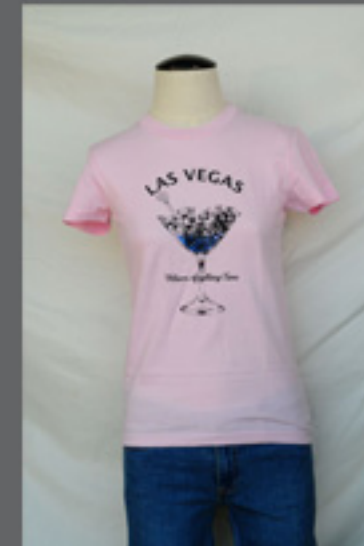

## CHILDREN

Boys  
 Girls  
 Baby & Toddler

Hummer Brand Tee  
 J2-T191 BLACK  
 SET OF 6, 2-2-2  
 \$33.00 (Ea \$5.50)

Shortie Tee  
 B6-0067 PINK  
 SET OF 6, 2-2-2  
 \$22.50 (Ea \$4.50)

Tie-Dye #6 Tee  
 J2-T191 BLUE  
 SET OF 6, 2-2-2  
 \$33.00 (Ea \$5.50)

Hawaiian Island Tank  
 J2-T191 BLUE  
 SET OF 6, 2-2-2  
 \$33.00 (Ea \$5.50)

Grecian Tee w/ button  
 J2-T191 PINK  
 SET OF 6, 2-2-2  
 \$33.00 (Ea \$5.50)

Hershy's Brand Tee,  
 (Sealed with a Kiss)  
 B6-0025 WHITE  
 SET OF 6, 2-2-2  
 \$33.00 (Ea \$5.50)

Outlaw Tee  
 B6-0067 BLUE  
 SET OF 6, 2-2-2  
 \$22.50 (Ea \$4.50)

Dream Tee  
 B6-0025 ORANGE  
 SET OF 6, 2-2-2  
 \$33.00 (Ea \$5.50)

Las Vegas Tee  
 B6-0025 PINK  
 SET OF 6, 2-2-2  
 \$33.00 (Ea \$5.50)